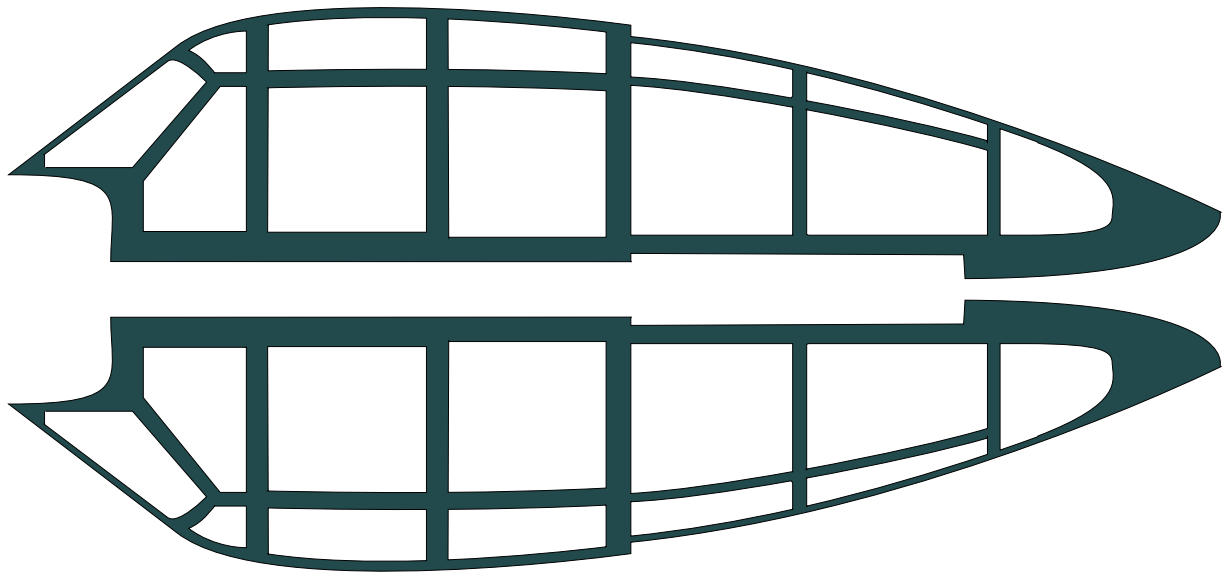

# ZERO Type52

WingSpan:740mm

Length:573mm

**210-105**  
**210-105**